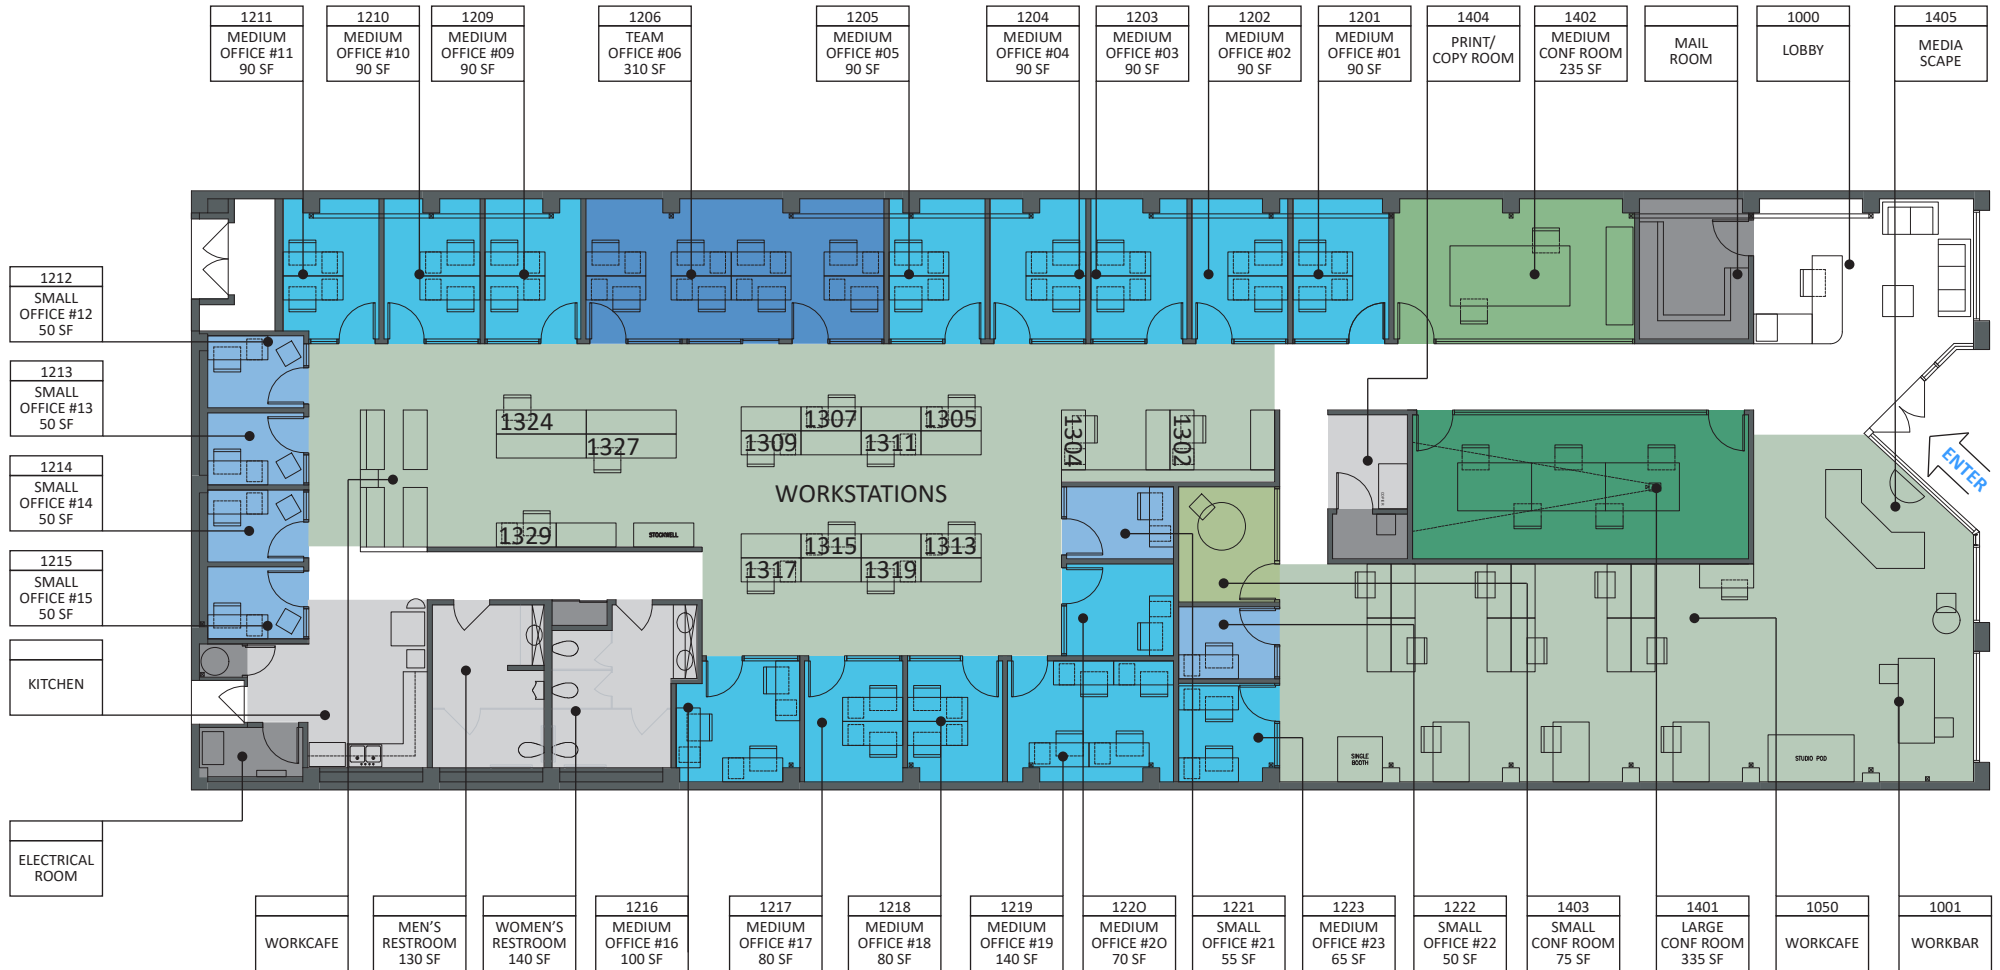

**COMMON AREAS,  
MAX CAPACITY**

- WorkCafe: 40
- WorkBar: 8
- WorkStations: 30
- Small CR for 4
- Medium CR for 8
- Large CR for 16

**PRIVATE OFFICES,  
MAX CAPACITY**

- sPO for 1: 6
- mPO for 1: 1
- mPO for 2: 11
- mPO for 3: 1
- mPO for 4: 1
- tPO for 8: 1

address  
1450 2nd ST  
SANTA MONICA,  
CA. 90401  
phone  
310.526.2255

COMMON AREAS,  
SOCIAL DISTANCING

- WorkCafe: 15
- WorkBar: 3
- WorkStations: 13
- Small CR for 1
- Medium CR for 2
- Large CR for 5

PRIVATE OFFICES,  
MAX CAPACITY

- sPO for 1: 6
- mPO for 1: 1
- mPO for 2: 11
- mPO for 3: 1
- mPO for 4: 1
- tPO for 8: 1

address  
1450 2nd ST  
SANTA MONICA,  
CA. 90401  
phone  
310.526.2255

May 7th, 2020

COMMON AREAS,  
SOCIAL DISTANCING

- WorkCafe: 15
- WorkBar: 3
- WorkStations: 13
- Small CR for 1
- Medium CR for 2
- Large CR for 5

PRIVATE OFFICES,  
SOCIAL DISTANCING

- sPO for 1: 6
- mPO for 1: 1
- mPO for 2: 12
- mPO for 3: 1
- tPO for 6: 1