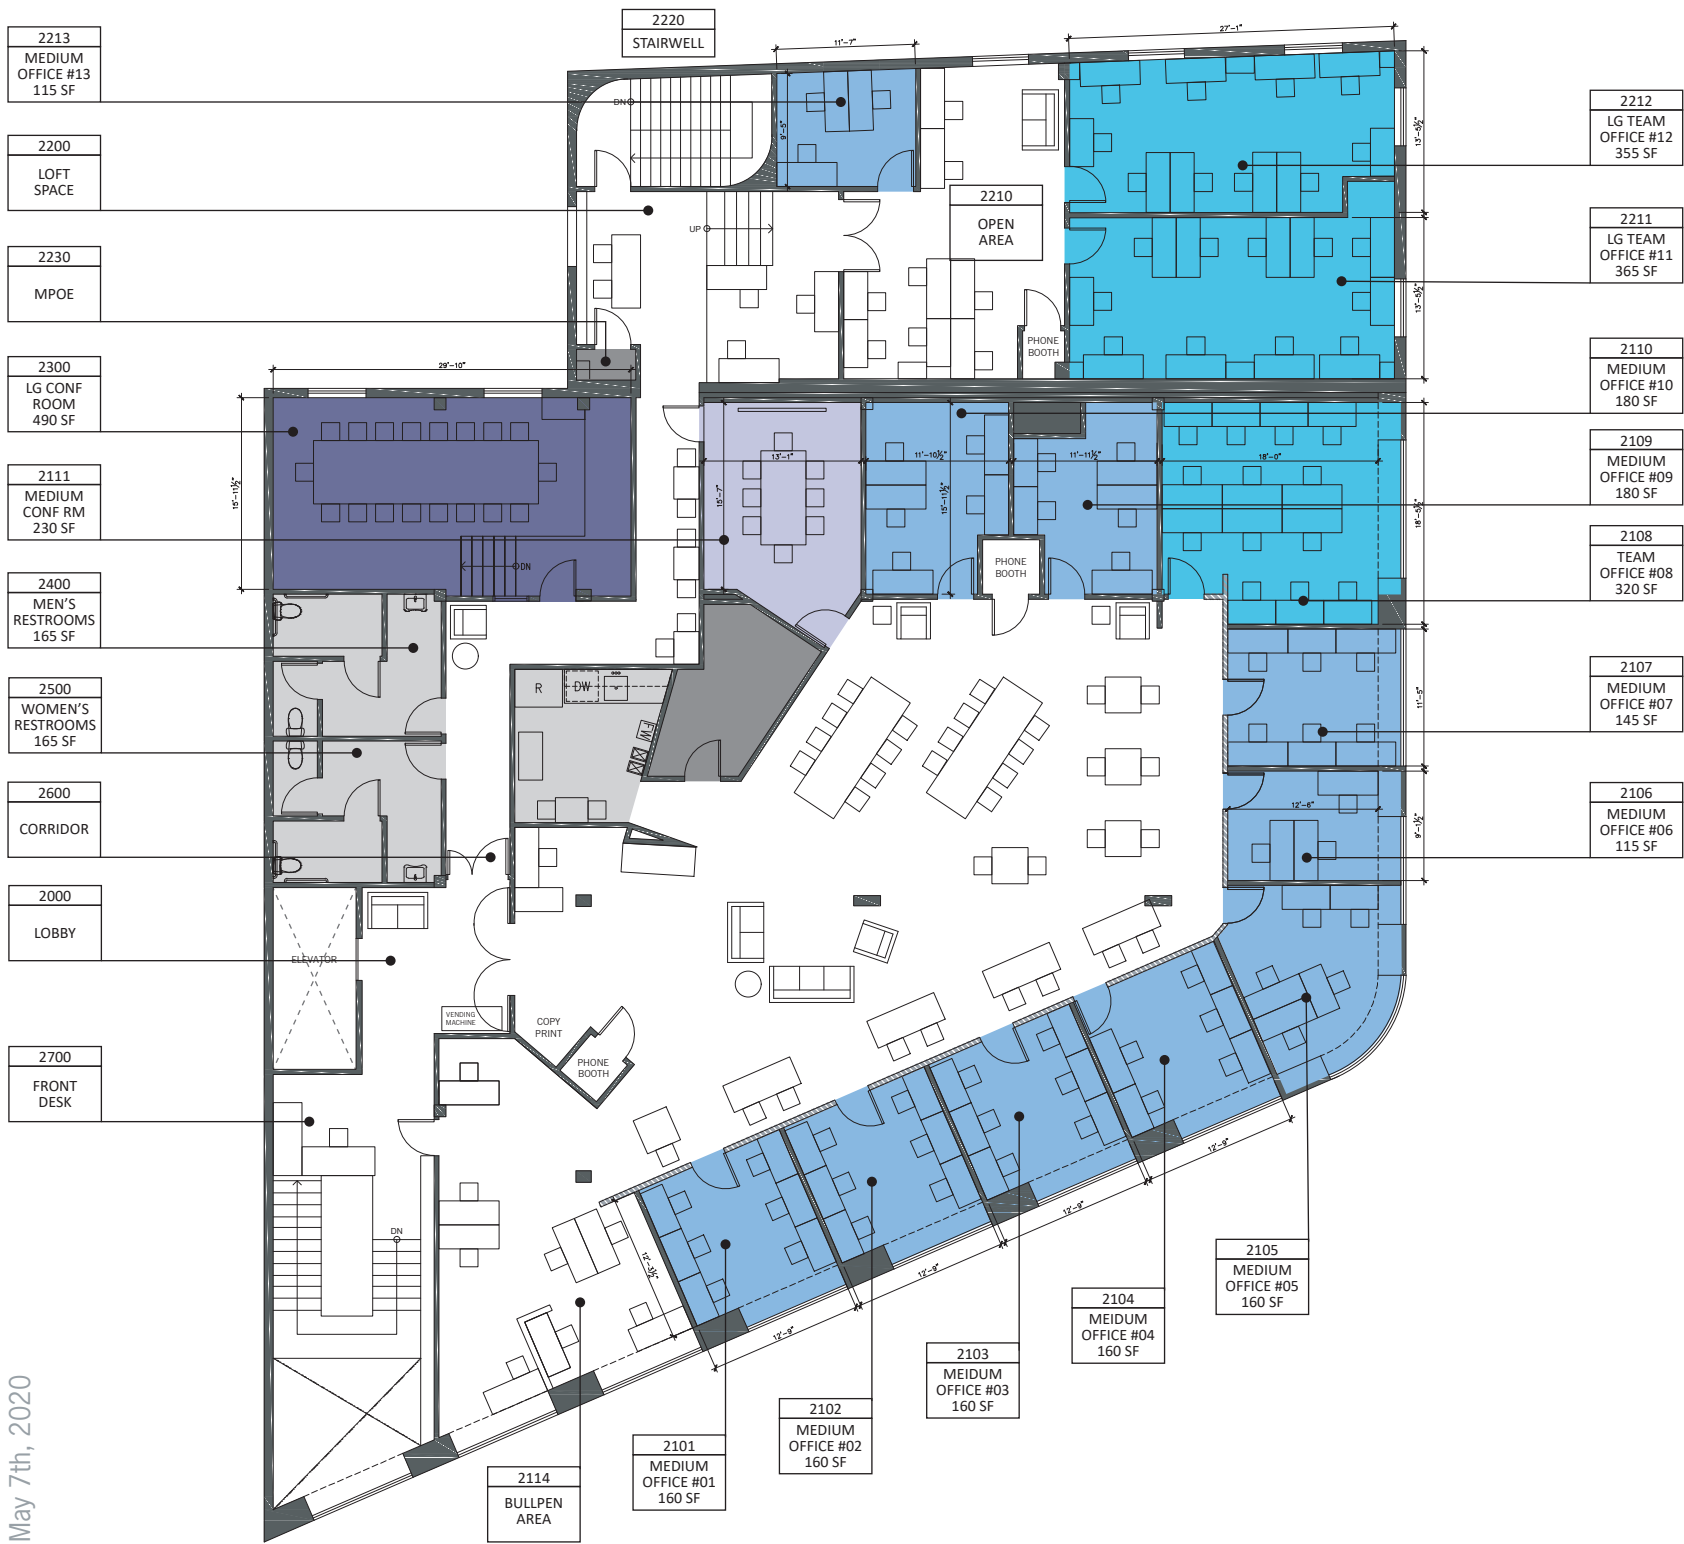

May 7th, 2020

BLANK SPACES
work for yourself
not by yourself

address
9415 CULVER BLVD.
CULVER CITY, CA 90232
phone
310.606.2716

**COMMON AREAS,
MAX CAPACITY**

WorkCafe: 54
WorkStations: 20
Medium CR for 8
Large CR for 18

**COMMON AREAS,
SOCIAL DISTANCING**

- WorkCafe: 26
- WorkStations: 15
- Medium CR for 2
- Large CR for 6

**PRIVATE OFFICES,
MAX CAPACITY**

- mPO for 3: 2
- mPO for 5: 4
- mPO for 6: 4
- IPO for 10: 1
- IPO for 11: 1
- tPO for 13: 1

SECOND FLOOR

May 7th, 2020

BLANK SPACES
work for yourself
not by yourself

address
9415 CULVER BLVD.
CULVER CITY, CA 90232

phone
310.606.2716

**COMMON AREAS,
SOCIAL DISTANCING**

- WorkCafe: 26
- WorkStations: 15
- Medium CR for 2
- Large CR for 6

**PRIVATE OFFICES,
SOCIAL DISTANCING**

- mPO for 2: 2
- mPO for 3: 4
- mPO for 4: 4
- IPO for 5: 2
- tPO for 6: 1

SECOND FLOOR